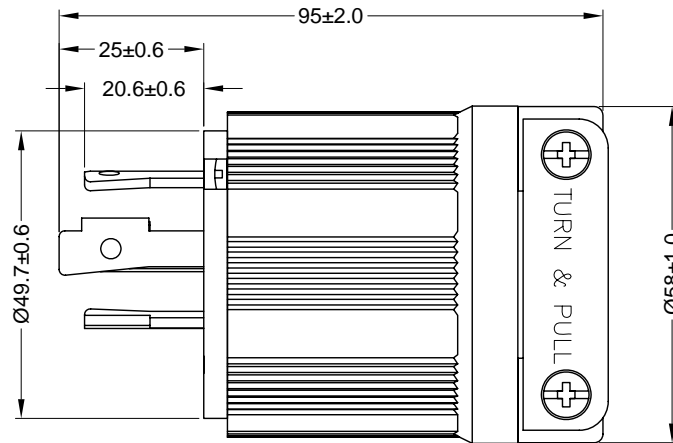

6

5

4

3

2

1

**MATERIAL:**

Housing & Cord Clamp: Nylon, color black  
Blade Holder & Terminal Retainer: Polycarbonate  
Blades: Brass

**ELECTRICAL SPECIFICATIONS:**

Rated current: 30A  
Rated voltage: 125 / 250VAC

APPROVALS:  LISTED

**RoHS  
COMPLIANT**

REV	DATE	CHANGE	CHKG	CHECK	APPR

TOLERANCE UNLESS OTHERWISE SPECIFIED	
X	± 1
X.X	± 0.4
X.XX	± 0.13

**Power Dynamics, Inc.**  
Phone: 973 560-0019 Whippany, New Jersey Fax: 973 560-0076

PART: NEMA L14-30P; 30A 125/250V  
ASSEMBLY TYPE

DRAWN BY	PB	DATE:	12/6/10
CHECK BY		DATE:	
APPR BY		DATE:	

PART #: PD-L1430P-B		SHEET 1 of 1
SIZE: A	ALL DIMENSIONS FOR REFERENCE ONLY DIMENSIONS ARE IN MILLIMETERS	REV:
SCALE: NTS		